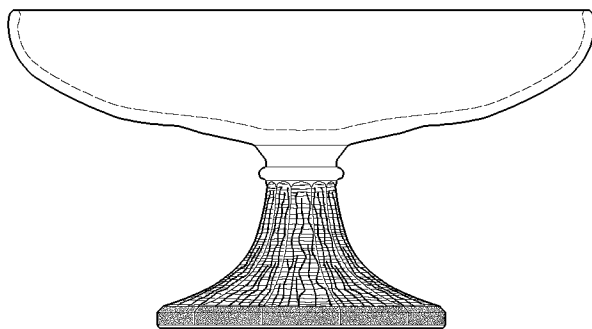

Northwood "Tree-of-Life" Footed Bowls & Comports

#605, Wide Flared, Cupped

#807, Square, Cupped, Crimped

Cupped, "Rose Bowl"

#609, Rolled Rim

Square

#605, Wide Flared, 2-Sides Cupped

#605, "Jack-in-the-Pulpit"

7-Inch, Comport, Cupped

9-Inch, Comport, Wide Flared, Cupped

5.5-Inch, Comport, Flared, Cupped

4-Inch, Comport, Cupped

11-Inch, Comport, Cake Plate

6-Inch, Comport, Wide Flared