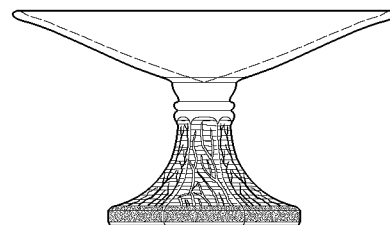

Northwood "Tree-of-Life" Footed Bowls & Comports

#605, Wide Flared, Cupped

#807, Square, Cupped, Crimped

Cupped, "Rose Bowl"

#609, Rolled Rim

Square

#605, Wide Flared, 2-Sides Cupped

#605, "Jack-in-the-Pulpit"

7-Inch, Comport, Cupped

9-Inch, Comport, Wide Flared, Cupped

5.5-Inch, Comport, Flared, Cupped

4-Inch, Comport, Cupped

11-Inch, Comport, Cake Plate

6-Inch, Comport, Wide Flared