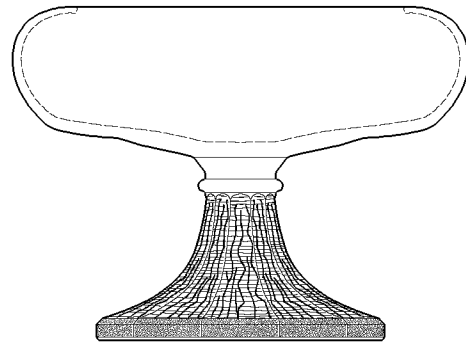

Northwood "Tree-of-Life" Footed Bowls & Comports

#605, Wide Flared, Cupped

#807, Square, Cupped, Crimped

Cupped, "Rose Bowl"

#609, Rolled Rim

Square

#605, Wide Flared, 2-Sides Cupped

#605, "Jack-in-the-Pulpit"

7-Inch, Comport, Cupped

9-Inch, Comport, Wide Flared, Cupped

5.5-Inch, Comport, Flared, Cupped

4-Inch, Comport, Cupped

11-Inch, Comport, Cake Plate

6-Inch, Comport, Wide Flared