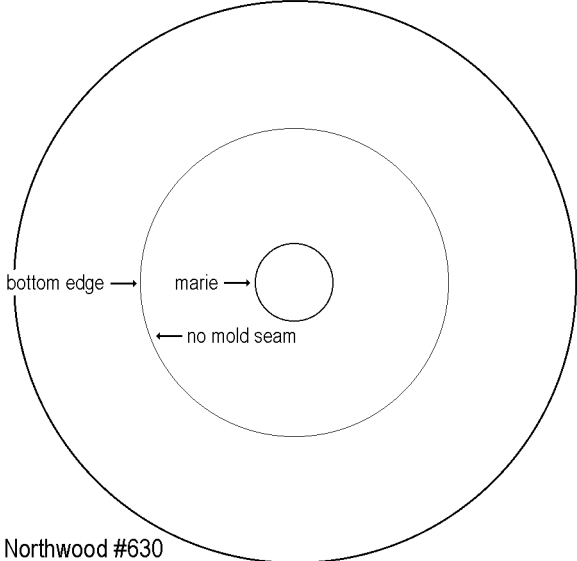

8.5-inch Plates with Ground Maries

(bottom view)

Diamond

Fenton #630

Northwood #630