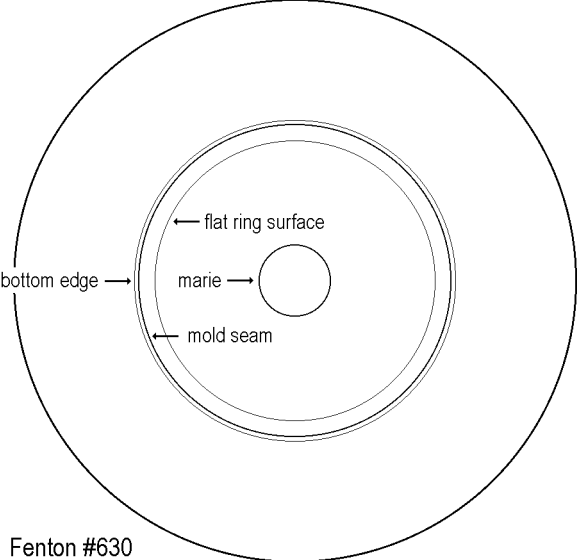

8.5-inch Plates with Ground Maries

(bottom view)

Diamond

Fenton #630

Northwood #630