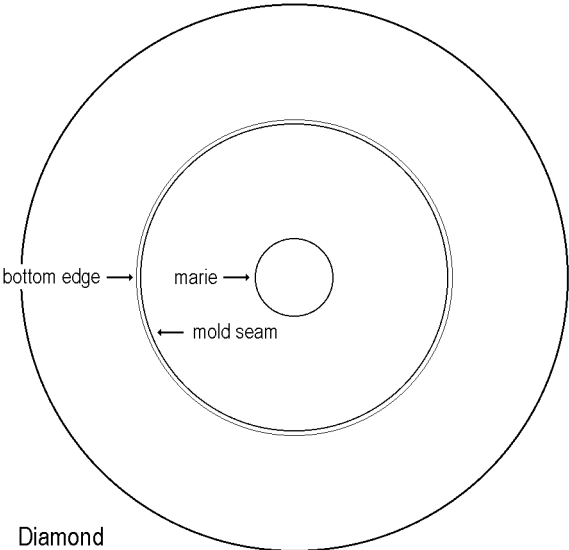

8.5-inch Plates with Ground Maries

(bottom view)

Diamond

Fenton #630

Northwood #630