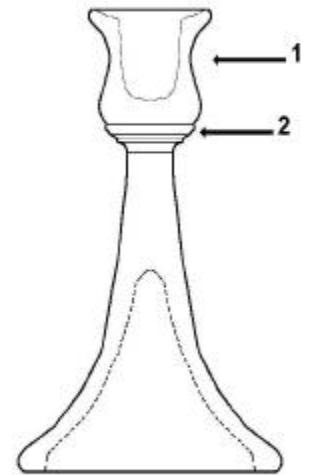

## Short "Trumpet"

**Central**

**Northwood**

**Northwood**

**Vineland**

1. Cup height: Northwood, short; Central, tall; Vineland, medium
2. Holder rings: 2 rings = Northwood & Central; 3 rings = Vineland