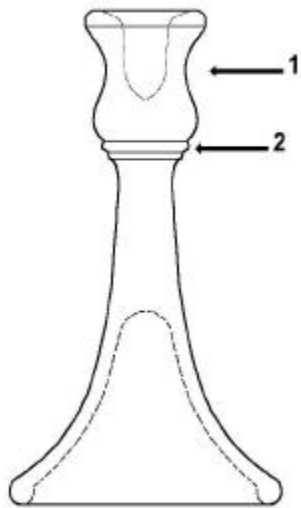

## Short "Trumpet"

**Central**

**Northwood**

**Northwood**

**Vineland**

1. Cup height: Northwood, short; Central, tall; Vineland, medium
2. Holder rings: 2 rings = Northwood & Central; 3 rings = Vineland