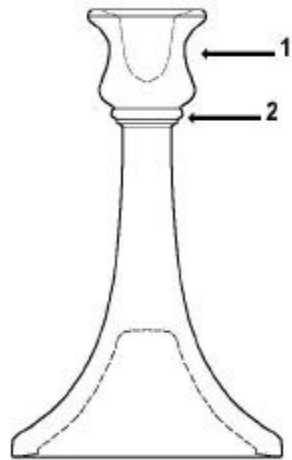

## Short "Trumpet"

**Central**

**Northwood**

**Northwood**

**Vineland**

1. Cup height: Northwood, short; Central, tall; Vineland, medium
2. Holder rings: 2 rings = Northwood & Central; 3 rings = Vineland