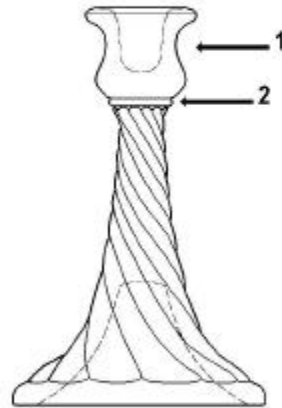

## Short "Trumpet"

**Central**

**Northwood**

**Northwood**

**Vineland**

1. Cup height: Northwood, short; Central, tall; Vineland, medium
2. Holder rings: 2 rings = Northwood & Central; 3 rings = Vineland